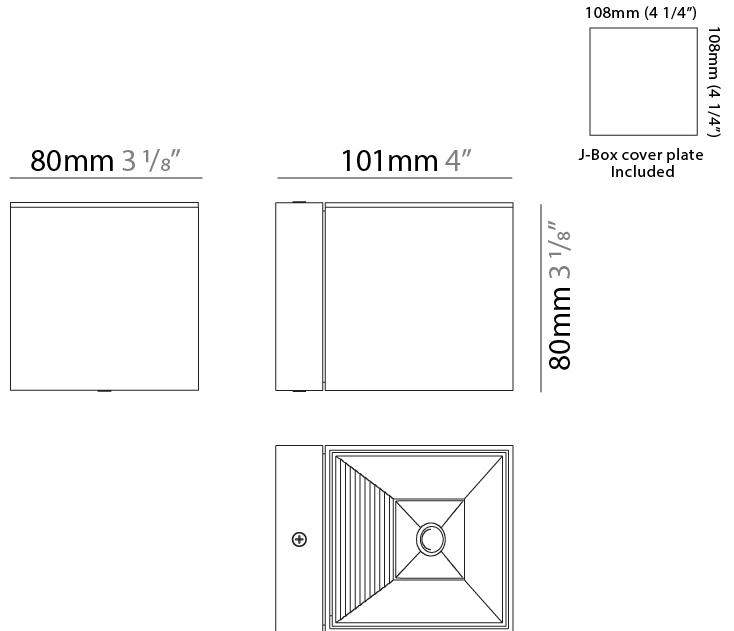

PROJECT	
TYPE	
SPECIFIER	
QUANTITY	
DATE	

DAU SINGLE SURFACE

D93239-

base number   Finish
Options

1. To build a product code in our configurator select the specify button on the base model # product page
2. To build a manual product code on this datasheet choose from the options listed below in blue font and add the suffix to the base model #

GENERAL

Series: Dau
Subseries: Dau Single
Brand: Milan
Division: Design
Mounting Type: Surface
Mounting Location: Wall
Subcategory: Downlight

PHYSICAL

Shape: Cube
Length (mm): 80
Length (in): 3 1/8
Height (mm): 80
Depth (mm): 101
Height (in): 3 1/8
Depth (in): 4
Extension (mm): 101
Extension (in): 4
Light Distribution: Direct
Fixture Finish: BAL / MWL / BSL
Fixture Material: Extruded Aluminum

ELECTRICAL

Lamp Type: LED
Input Wattage (W): 7
Dimming: Electronic Low Voltage Dimming
Input Voltage (V): 120Vac Direct Line

LED

Number of LEDs: 1
Color Temperature (°K): 3000
Max. Delivered Lumen (lm): 665
CRI: >90 CRI
Lamp Life (hrs): 50000

OPTICAL

RATINGS AND CERTIFICATIONS

Certified By: Certified for North American Standards
IP rating: IP20